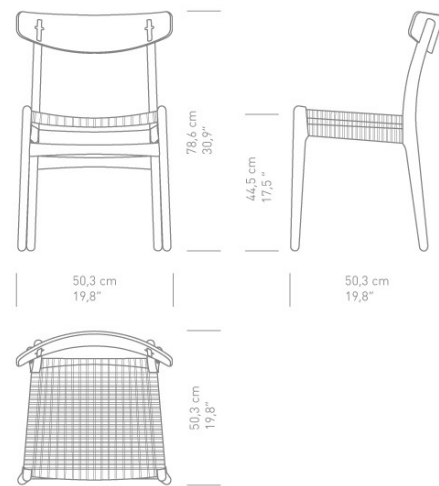

Ruby's Market
Springfield, MO

Department
Identity

SOCIAL

HIGH

LOW

SEATING

TEXTURE

**Pruett's Food
Hugo, OK**